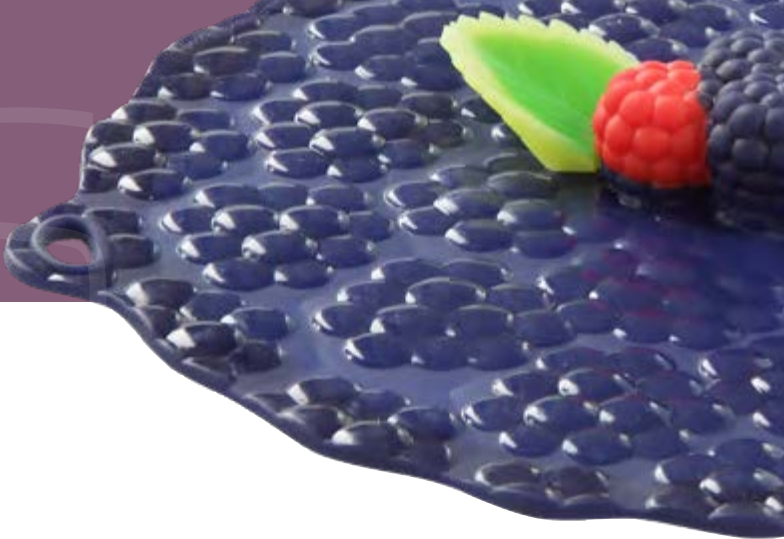

4.5" / 11.5 cm | x12

Top your dishes with CV lids to serve with elegance while retaining heat at your next dinner party.

# Berries

## Lids

Raspberry <b>9501</b> 11" / 28cm   x6	Strawberry <b>9502</b> 9" / 23cm   x6	Blackberry <b>9503</b> 8" / 20cm   x6	Blueberry <b>9504</b> 6" / 15cm   x6
---	---	---	--