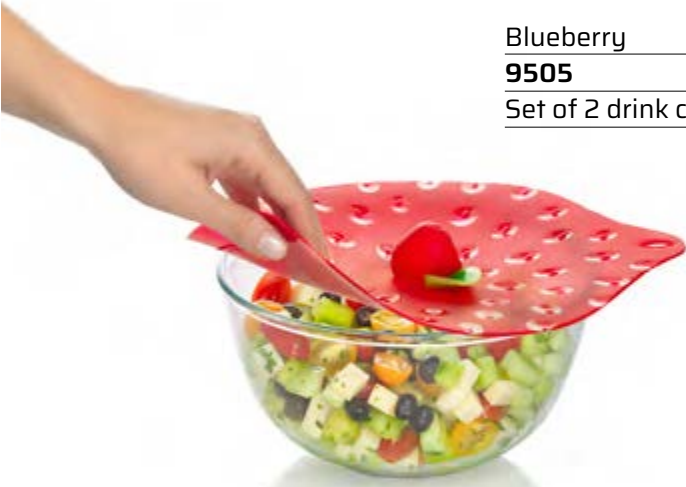

Top your dishes with CV lids to serve with elegance while retaining heat at your next dinner party.

Berries

Lids

Raspberry 9501 11" / 28cm | x6	Strawberry 9502 9" / 23cm | x6	Blackberry 9503 8" / 20cm | x6	Blueberry 9504 6" / 15cm | x6

Drink Covers

Blueberry 9505 Set of 2 drink covers | x12

Lid Gift Set

9509 | x4 Set of 4 lids 11" / 28cm Raspberry 9" / 23cm Strawberry 8" / 20cm Blackberry 6" / 15cm Blueberry