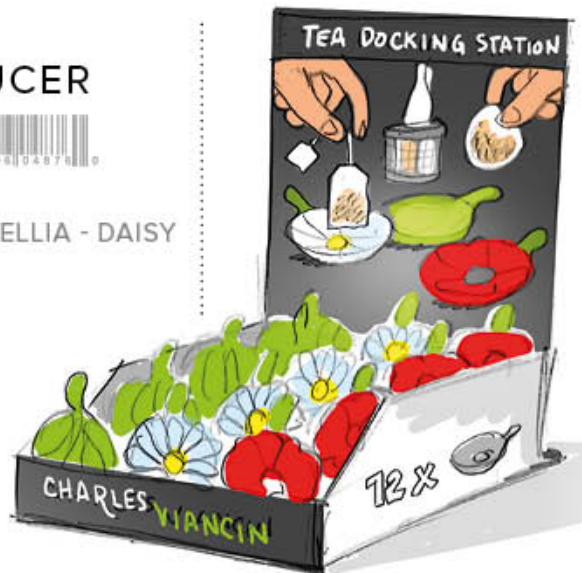

4 CUPS - 9814 

2 CUPS - 9811 

CAMELLIA
TEA SAUCER

9822 

CAMELLIA
DRINK COVER

9824 

4" - SET/2

FLORAL
TEA SAUCER

9823 

CDU/12
POPPY - CAMELLIA - DAISY

NEW PRODUCTS
TEA RANGE

**POPPY MUG
+ TIP TEA STRAINER**

9801 

**CAMELLIA MUG
+ TIP TEA STRAINER**

9803 

**CAMELLIA GLASS MUG
+ TIP TEA STRAINER**