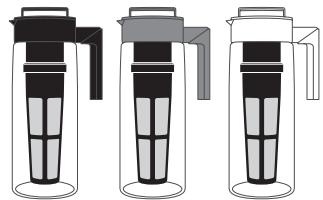

Beverage Makers + Pitchers

Spring 2024

Cold Brew Coffee Maker

1qt / 2qt