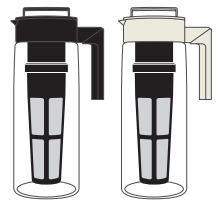

Glass Cold Brew Coffee Maker

1qt / 2qt