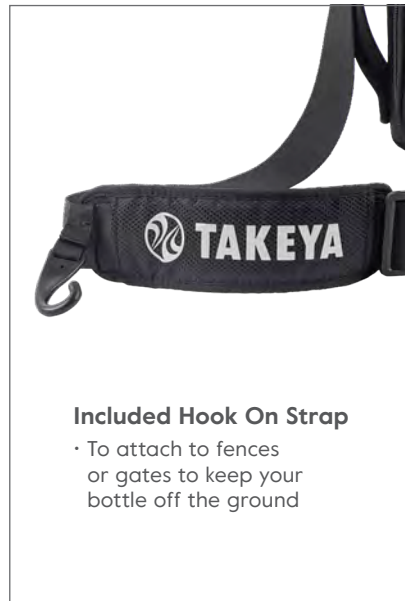

64oz Bottle Sling

Slip your 64oz bottle into the sleeve and sling it over your shoulder for easy hydrating while hiking or just carrying to and from the gym. We included a pocket for your cell phone and an extra accessory pocket for keys, headphones, or your ID. Tote all your necessities in style, keeping it all close while you hydrate on the go.

Snuggly Holds a Takeya 64oz Stainless Steel Bottle

Included Carabiner
 • Conveniently attach your keys

2 Exterior Pockets

• Stretch pockets for keys, phones, credit cards, etc.

Included Hook On Strap

• To attach to fences or gates to keep your bottle off the ground

Adjustable Removable Strap

32/40 Bottle Sling

Sling fits 32oz and 40oz Takeya Bottles

Adjustable Strap

• Adjustable for cross body strap or short handle for holding in your hand

Stretch Neoprene with Finished Edges for Extra Durability