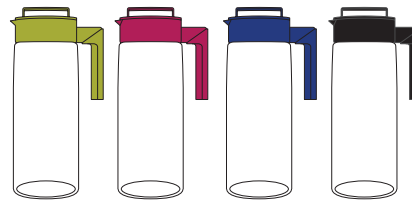

Airtight Pitcher

1qt / 2qt

Accessories

1qt / 2qt

Coffee Filter

Iced Tea Infuser

Fruit Infuser

Coffee Filter

Iced Tea Infuser

Infuser Holder