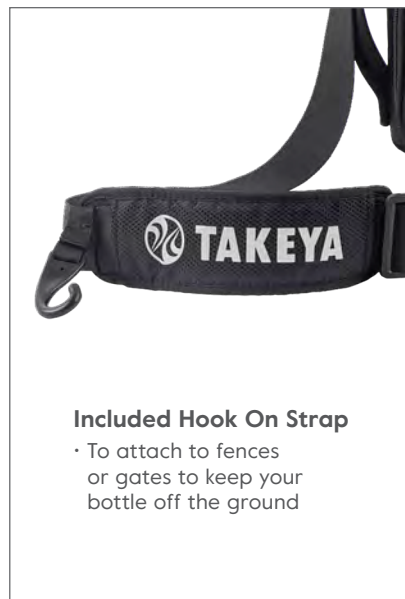

Large Interior Pocket

- Extra large storage area and water bottle strap to keep it secure

Multiple External Pockets

- Storage pockets on sides and front for all your essentials

Durable Hook

- Easily and securely hang from a gate

64oz Bottle Sling

Slip your 64oz bottle into the sleeve and sling it over your shoulder for easy hydrating while hiking or just carrying to and from the gym. We included a pocket for your cell phone and an extra accessory pocket for keys, headphones, or your ID. Tote all your necessities in style, keeping it all close while you hydrate on the go.

Snuggly Holds a Takeya 64oz Stainless Steel Bottle

Included Carabiner
· Conveniently attach your keys

2 Exterior Pockets

· Stretch pockets for keys, phones, credit cards, etc.

Included Hook On Strap

· To attach to fences or gates to keep your bottle off the ground

Adjustable Removable Strap

32/40 Bottle Sling

Sling fits 32oz and 40oz Takeya Bottles

Adjustable Strap

· Adjustable for cross body strap or short handle for holding in your hand

Stretch Neoprene with Finished Edges for Extra Durability