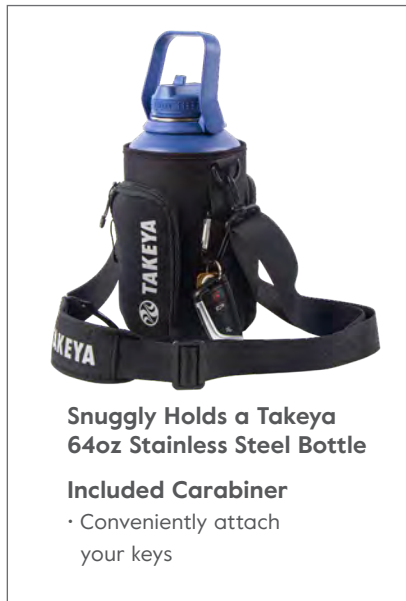

64oz Bottle Sling

Slip your 64oz bottle into the sleeve and sling it over your shoulder for easy hydrating while hiking or just carrying to and from the gym. We included a pocket for your cell phone and an extra accessory pocket for keys, headphones, or your ID. Tote all your necessities in style, keeping it all close while you hydrate on the go.