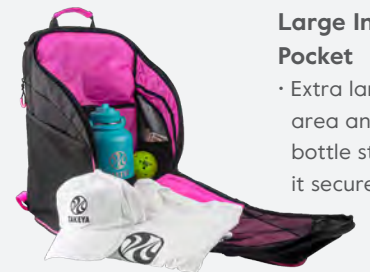

- Internal pockets keep all your gear organized and easy to grab

External Pockets With Large Zipper Pulls

- 2 zippered pockets fits your phone, headphones, ID, snacks, etc.

Durable Hook

- Easily and securely hang from a gate

Medium Pickleball Backpack

External Side Pockets

- Deep external side pockets to hold balls or other essentials

Zippered, Separate Shoe Storage

Large Capacity Backpack to Hold All Your Pickleball Essentials

Large Interior Pocket

- Extra large storage area and water bottle strap to keep it secure

Multiple External Pockets

- Storage pockets on sides and front for all your essentials

Durable Hook

- Easily and securely hang from a gate