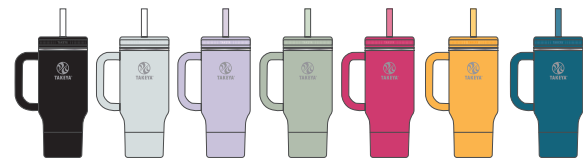

22oz
650mL

24oz
700mL

25oz
740mL

32oz
950mL

40oz
1.2L

64oz
1.8L

Hydration Spring 2024

Tritan Straw Tumbler 24oz

Tritan Protein Shaker 24oz

Accessories Bottle Brush / 32oz Tumbler Handle / 32oz/40oz Packable Sling / 64oz Sling

Actives Spout

Takeya Actives Insulated Stainless Steel Bottles keep your favorite drink ice cold for up to 24 hours or hot for 12 hours. Featuring our patented, leakproof, Insulated Spout Lid™ and protective bottom bumper. Crafted from food-grade 18/8 stainless steel and double-wall vacuum insulation.