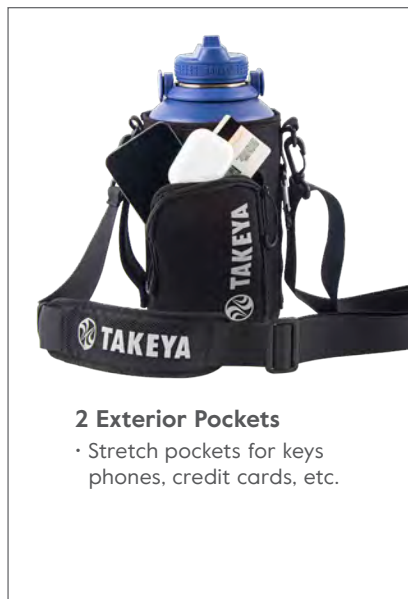

2 Exterior Pockets

· Stretch pockets for keys, phones, credit cards, etc.