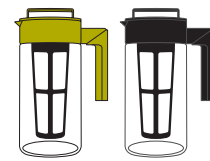

Beverage Makers + Pitchers

Spring 2024

Cold Brew Coffee Maker

1qt / 2qt

Glass Cold Brew Coffee Maker

1qt / 2qt

Flash Chill Iced Tea Maker

1qt / 2qt