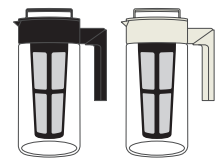

Glass Cold Brew Coffee Maker

1qt / 2qt