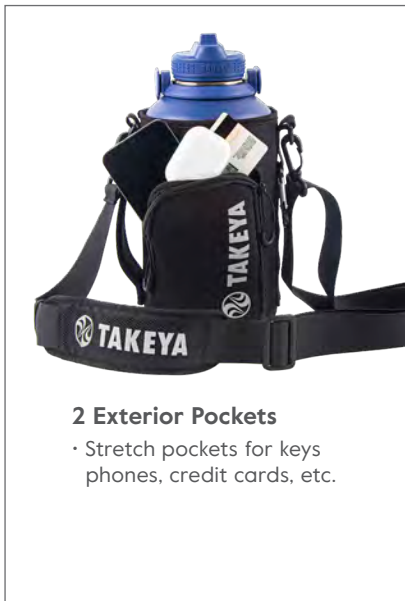

64oz Bottle Sling

Slip your 64oz bottle into the sleeve and sling it over your shoulder for easy hydrating while hiking or just carrying to and from the gym. We included a pocket for your cell phone and an extra accessory pocket for keys, headphones, or your ID. Tote all your necessities in style, keeping it all close while you hydrate on the go.

Snuggly Holds a Takeya 64oz Stainless Steel Bottle

Included Carabiner
 • Conveniently attach your keys

2 Exterior Pockets

• Stretch pockets for keys, phones, credit cards, etc.

Included Hook On Strap

• To attach to fences or gates to keep your bottle off the ground