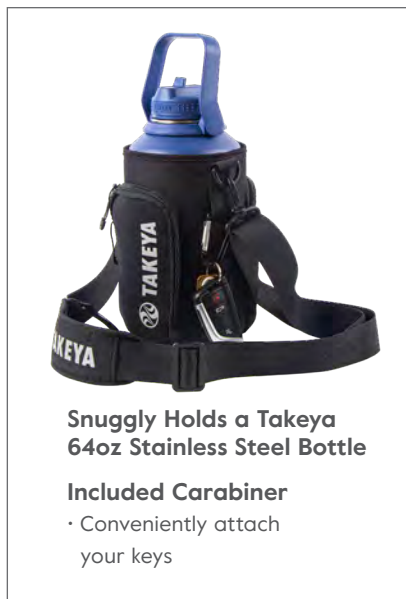

- Internal pockets keep all your gear organized and easy to grab

External Pockets With Large Zipper Pulls

- 2 zippered pockets fits your phone, headphones, ID, snacks, etc.

Durable Hook

- Easily and securely hang from a gate

Medium Pickleball Backpack

External Side Pockets

- Deep external side pockets to hold balls or other essentials

Zippered, Separate Shoe Storage

Large Capacity Backpack to Hold All Your Pickleball Essentials

Large Interior Pocket

- Extra large storage area and water bottle strap to keep it secure

Multiple External Pockets

- Storage pockets on sides and front for all your essentials

Durable Hook

- Easily and securely hang from a gate

64oz Bottle Sling

Slip your 64oz bottle into the sleeve and sling it over your shoulder for easy hydrating while hiking or just carrying to and from the gym. We included a pocket for your cell phone and an extra accessory pocket for keys, headphones, or your ID. Tote all your necessities in style, keeping it all close while you hydrate on the go.