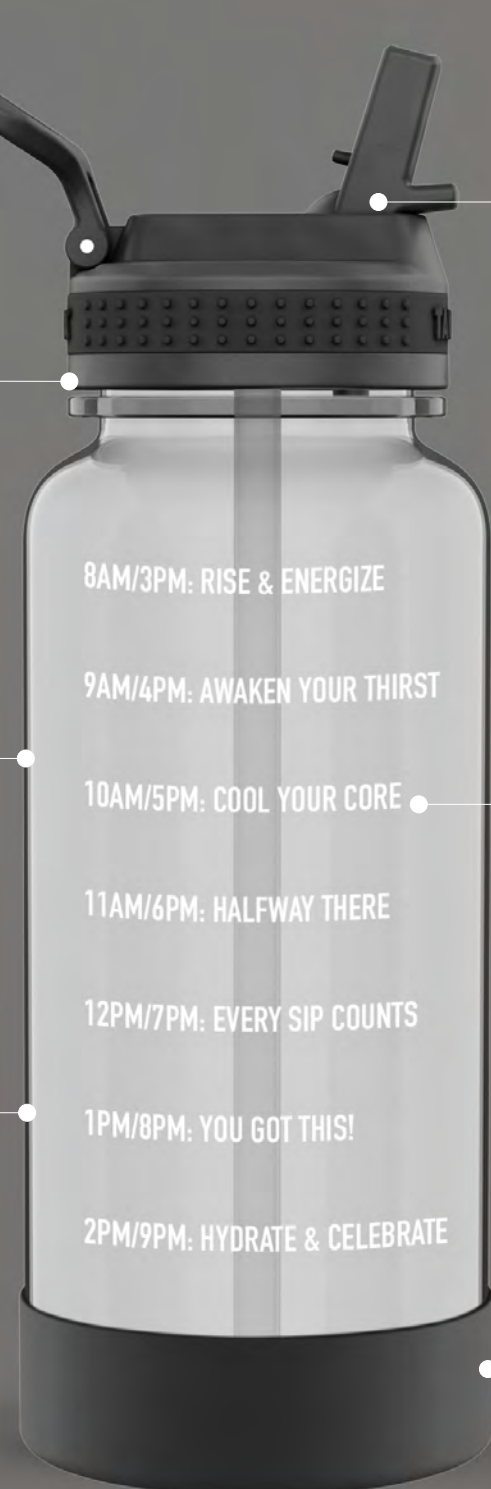

Tritan Motivational Straw 32

Easy Carry Handle

- The patented loop handle for all-day carrying comfort
- Stainless steel pin for extra hinge durability

Universal Wide Mouth Lid Size

- Wide mouth fits ALL Takeya wide-neck bottle sizes
- Fits ice cubes and easy to clean

Durable

- Made with durable Eastman tritan™
- Odor, taste and stain resistant
- Lightweight for easy portability
- Glass-like clarity with vibrant colors

Available in size 32oz

Folding Straw Lid

- Tilt-free drinking with max-flow straw
- Easy one-handed drinking