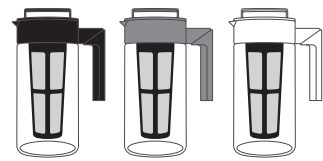

Cold Brew Coffee Maker

1qt / 2qt