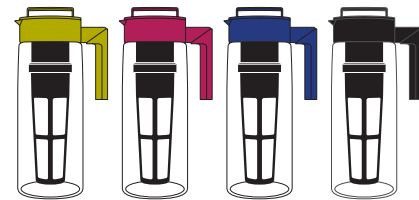

Flash Chill Iced Tea Maker

1qt / 2qt