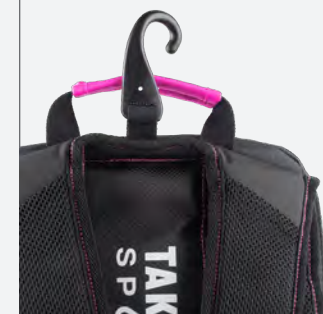

- Internal pockets keep all your gear organized and easy to grab

External Pockets With Large Zipper Pulls

- 2 zippered pockets fits your phone, headphones, ID, snacks, etc.

Durable Hook

- Easily and securely hang from a gate

Medium Pickleball Backpack

External Side Pockets

- Deep external side pockets to hold balls or other essentials

Zippered, Separate Shoe Storage

Large Capacity Backpack to Hold All Your Pickleball Essentials

Large Interior Pocket

- Extra large storage area and water bottle strap to keep it secure

Multiple External Pockets

- Storage pockets on sides and front for all your essentials

Durable Hook

- Easily and securely hang from a gate

64oz Bottle Sling

Slip your 64oz bottle into the sleeve and sling it over your shoulder for easy hydrating while hiking or just carrying to and from the gym. We included a pocket for your cell phone and an extra accessory pocket for keys, headphones, or your ID. Tote all your necessities in style, keeping it all close while you hydrate on the go.