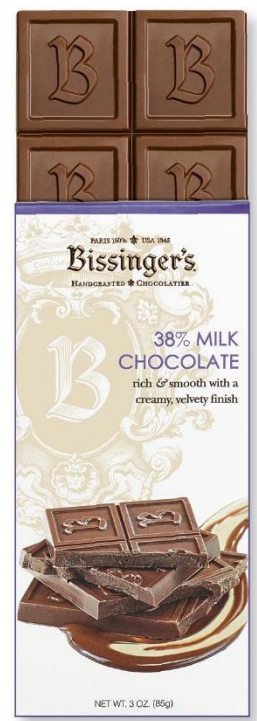

PARIS 1600s ✪ USA 1845
Bissinger's
Handcrafted Chocolatier

New! Chocolate Bars 3 OZ
12/CS

Crème
Brûlée –
Coming
Soon!

#141030

#141008