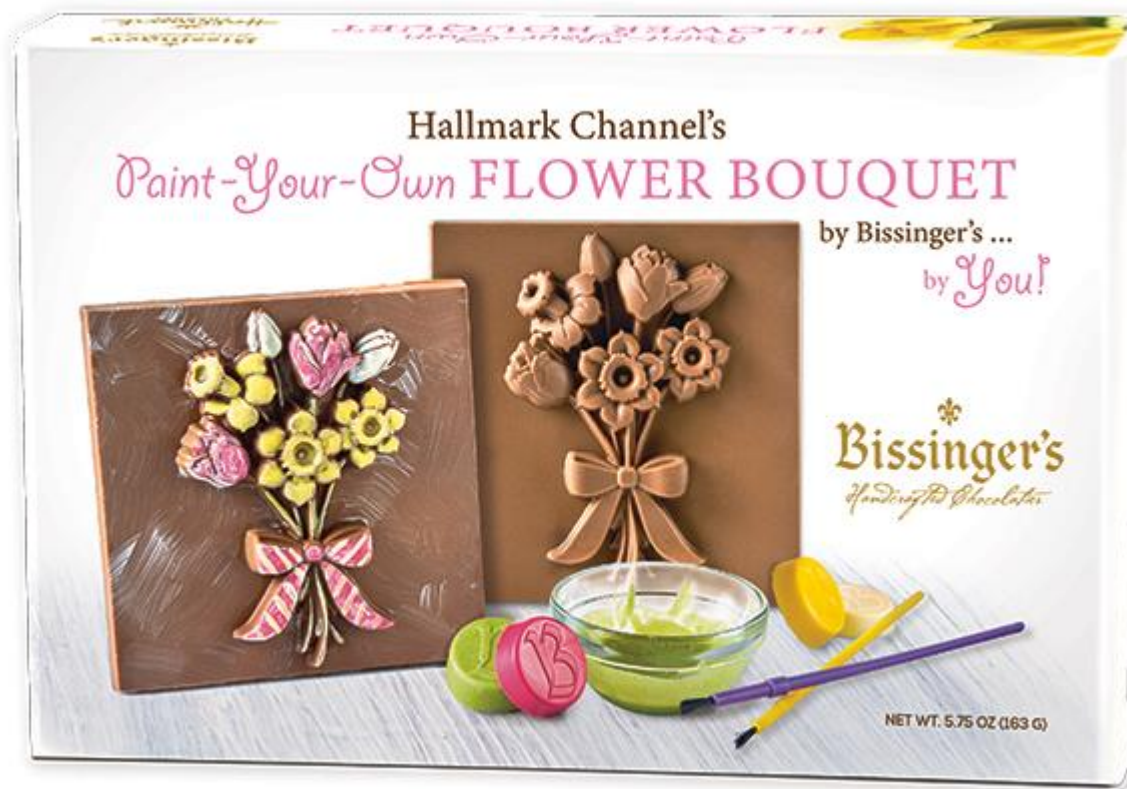

PARIS 1600s ✪ USA 1845

Bissinger's

Handcrafted Chocolatier

• Case Pack: 12/5.75 OZ

Hallmark CHANNEL

NEW
Paint Your Own Flower Kit

#151073