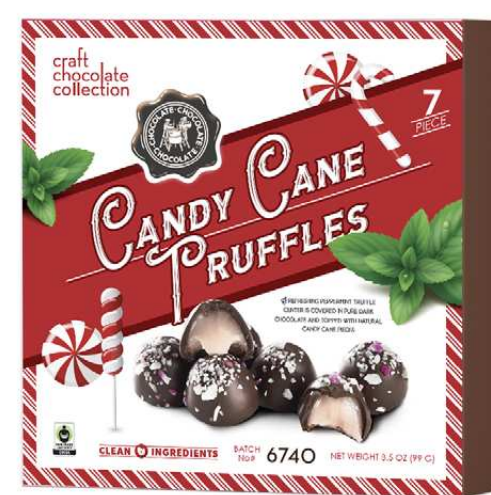

No. 17

**MILK PECAN
CARAMEL BAR**
00802 - 3.5 OZ (99 G)
12/CASE

ATTRACTIVE PACKAGING

Creative photography, bright colors, unique attributes – our products complement each other!

FAIR TRADE

Fair Trade Certified™ Chocolate and Sugar (Cane Sugar & Invert Sugar) in all of our products. More money for the farmers – making a global impact!

16 piece

CHRISTMAS
COLLECTION - 16 PC
00194 - 8 OZ
6/CASE

7 piece

MILK CARAMEL
SNOWMEN - 7 PC
00215 - 3.5 OZ
12/CASE

16 piece

MILK CARAMEL
SNOWMEN - 16 PC
00217 - 8 OZ
6/CASE

PEPPERMINT BARK
1 LB
41919 - 16 OZ
6/CASE